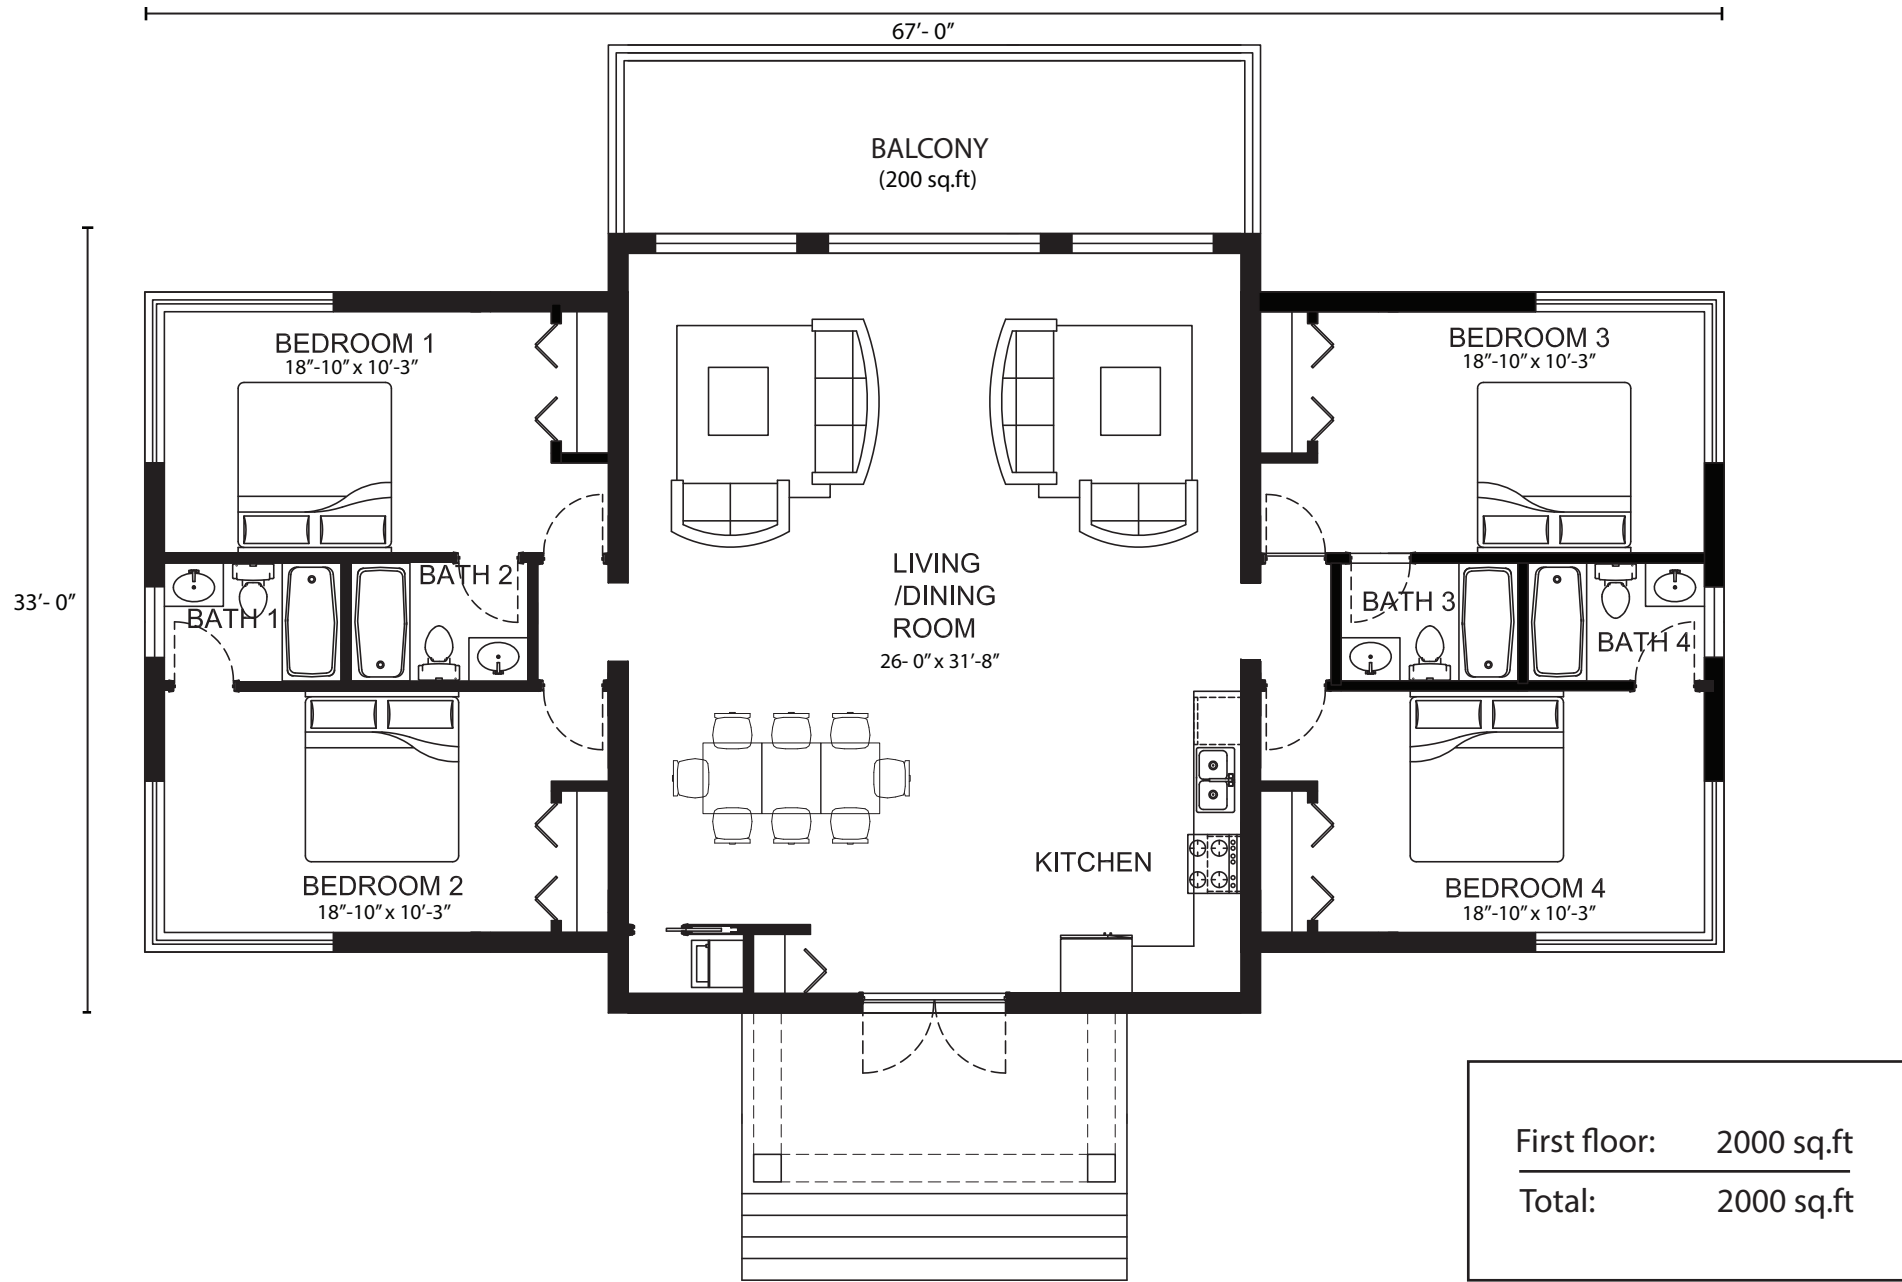

SUNLIGHT

Plan détaillé/Floor plan: 2000 sq.ft/pi²

| | |
|--------------|------------|
| First floor: | 2000 sq.ft |
| <hr/> | |
| Total: | 2000 sq.ft |